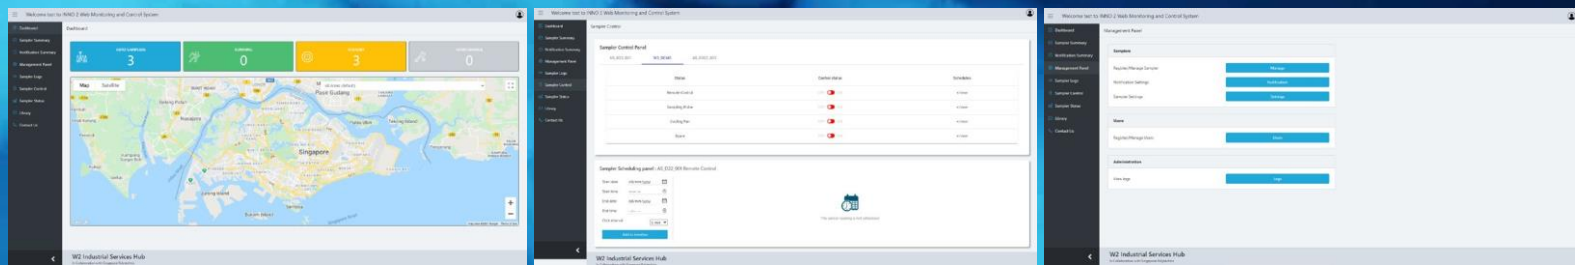

Dashboard

Control Panel

Management Panel

INNO 2 Web Portal

INNO 2 RTU

Connected Devices

Figure showing the connectivity of INNO 2 Cloud System, RTU and connected devices

An example of use would be with our INNO2 RTU unit that is connected to a Wastewater Sampler. The INNO 2 RTU receives inputs and outputs and from the sampler and INNO2 Cloud for remote monitoring and control. This allows you to change the settings of the sampler without going on-site as you can do so via the web portal dashboard. This saves the time and labor required to go on-site to program the sampler.

Usage example: Remote control of Wastewater Samplers using INNO2 Cloud and INNO2 RTU

About Us

W2 Industrial Services Hub is committed to providing reliable and best-fit products and services tailored to specific customers' need. As a dynamic organization, we see ourselves as the preferred agent of well-established products serving the spectrum of the industries. The list of products that we represent is testimonial to our achievements.

Contact Us:
13A Tuas Road, JTC Terrace Factory
Singapore 638513
Tel: +65 6262 4977
Fax: +65 6262 4500
Email: sales@w2ish.com
Website: www.w2ish.com